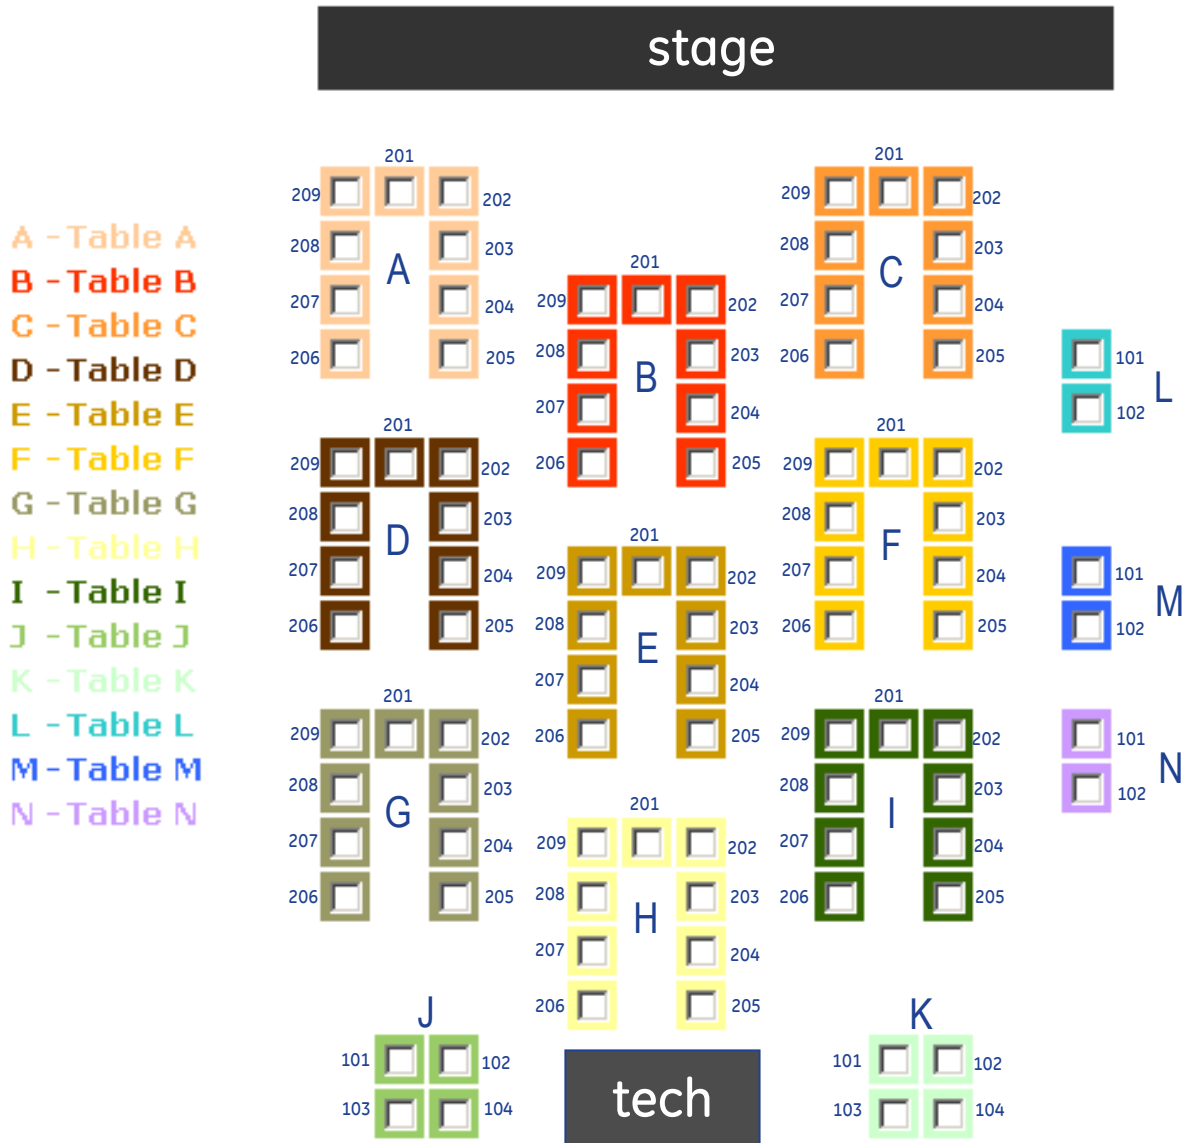

# Seating chart – dinner theatre

Top Hat Productions  
Fairview